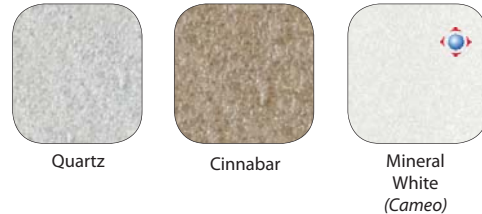

GRANITES

CELESTIAL GRANITE

MARBLE

ALL COLORS SHOWN ARE AVAILABLE ON ALL SPAS, WITH THE EXCEPTION OF:

Platinum Elite-Pelican Bay: Quartz, White Pearl, Oyster Opal, Silver Marble, Midnight Opal, Mineral White - ONLY

Island-Bimini: Silver Marble, *Starry Night Blue, Moonscape, Quartz - ONLY

TidalFit: Sierra, Silver Marble, and Caribbean - ONLY

Garden Spas: Silver Marble, White, Waterfall Blue, Navy - ONLY

Discontinued on Platinum Elite/Pelican Bay: Moonscape and Cinnabar

***Name on acrylic Sample:** (Shown in parenthesis)

GEMSTONES

MINERALS

GARDEN SPAS ONLY

LUSTER SWIRLS

NEW

NEW

NEW

LUSTER

SOLID

***IMPORTANT**

Graphite
Patina
Azurite
Starry Night Blue:

Currently in-stock with limited supply, will be discontinued once out.

KINGWOOD MAINTENANCE-FREE CABINET COLORS

NEW

SYNTHETIC ROCK CABINETRY & STEPS