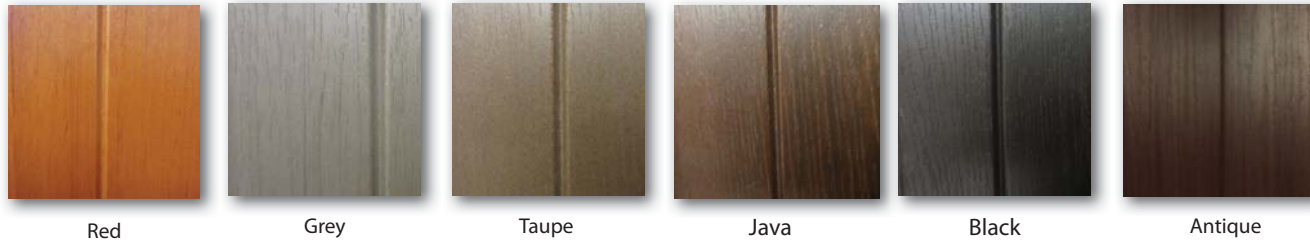

LUSTER

SOLID

***IMPORTANT**

Graphite
Patina
Azurite
Starry Night Blue:

Currently in-stock with limited supply, will be discontinued once out.

KINGWOOD MAINTENANCE-FREE CABINET COLORS

NEW

SYNTHETIC ROCK CABINETRY & STEPS

COVER COLORS

STEP COLORS