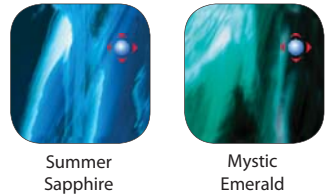

GRANITES

CELESTIAL GRANITE

MARBLE

ALL COLORS SHOWN ARE AVAILABLE ON ALL SPAS, WITH THE EXCEPTION OF:

Platinum Elite-Pelican Bay: Quartz, White Pearl, Oyster Opal, Silver Marble, Midnight Opal, Mineral White - ONLY

Island-Bimini: Silver Marble, *Starry Night Blue, Moonscape, Quartz - ONLY

TidalFit: Sierra, Silver Marble, and Caribbean - ONLY

Garden Spas: Silver Marble, White, Waterfall Blue, Navy - ONLY

Discontinued on Platinum Elite/Pelican Bay: Moonscape and Cinnabar

***Name on acrylic Sample:** (Shown in parenthesis)

GEMSTONES

MINERALS

GARDEN SPAS ONLY

LUSTER SWIRLS

NEW

NEW

NEW

LUSTER

SOLID

***IMPORTANT**

Graphite
Patina
Azurite
Starry Night Blue:

Currently in-stock with limited supply, will be discontinued once out.

KINGWOOD MAINTENANCE-FREE CABINET COLORS

NEW

SYNTHETIC ROCK CABINETRY & STEPS