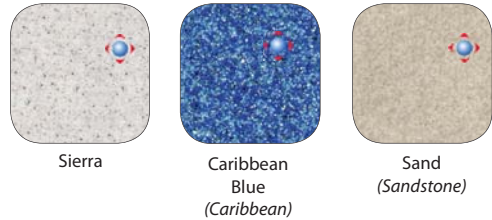

GRANITES

CELESTIAL GRANITE

MARBLE

ALL COLORS SHOWN ARE AVAILABLE ON ALL SPAS, WITH THE EXCEPTION OF:

Platinum Elite-Pelican Bay: Quartz, White Pearl, Oyster Opal, Silver Marble, Midnight Opal, Mineral White - ONLY

Island-Bimini: Silver Marble, *Starry Night Blue, Moonscape, Quartz - ONLY

TidalFit: Sierra, Silver Marble, and Caribbean - ONLY

Garden Spas: Silver Marble, White, Waterfall Blue, Navy - ONLY

Discontinued on Platinum Elite/Pelican Bay: Moonscape and Cinnabar

LUSTER

SOLID

***IMPORTANT**

Graphite
Patina
Azurite
Starry Night Blue:

Currently in-stock with limited supply, will be discontinued once out.

KINGWOOD MAINTENANCE-FREE CABINET COLORS

NEW

SYNTHETIC ROCK CABINETRY & STEPS

COVER COLORS

STEP COLORS