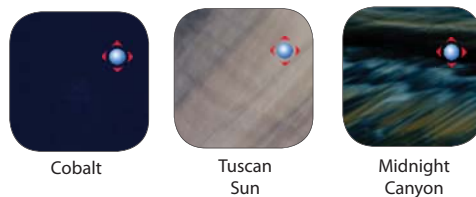

GRANITES

CELESTIAL GRANITE

MARBLE

ALL COLORS SHOWN ARE AVAILABLE ON ALL SPAS, WITH THE EXCEPTION OF:

Platinum Elite-Pelican Bay: Quartz, White Pearl, Oyster Opal, Silver Marble, Midnight Opal, Mineral White - ONLY

Island-Bimini: Silver Marble, *Starry Night Blue, Moonscape, Quartz - ONLY

TidalFit: Sierra, Silver Marble, and Caribbean - ONLY

Garden Spas: Silver Marble, White, Waterfall Blue, Navy - ONLY

Discontinued on Platinum Elite/Pelican Bay: Moonscape and Cinnabar

***Name on acrylic Sample:** (Shown in parenthesis)

GEMSTONES

MINERALS

GARDEN SPAS ONLY

LUSTER SWIRLS

NEW

NEW

NEW

LUSTER

SOLID

***IMPORTANT**

Graphite
Patina
Azurite
Starry Night Blue:

Currently in-stock with limited supply, will be discontinued once out.

KINGWOOD MAINTENANCE-FREE CABINET COLORS

NEW

SYNTHETIC ROCK CABINETRY & STEPS