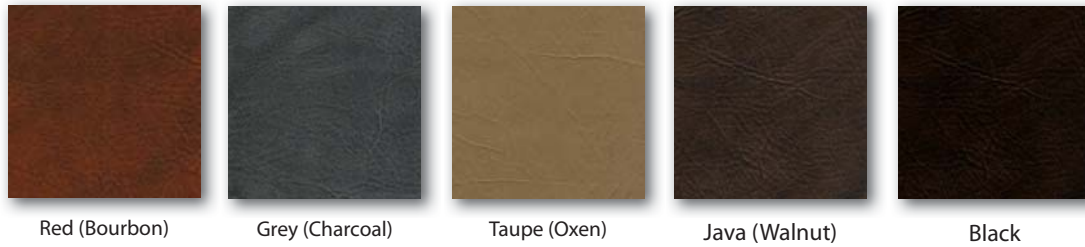

GRANITES

CELESTIAL GRANITE

MARBLE

ALL COLORS SHOWN ARE AVAILABLE ON ALL SPAS, WITH THE EXCEPTION OF:

Platinum Elite-Pelican Bay: Quartz, White Pearl, Oyster Opal, Silver Marble, Midnight Opal, Mineral White - ONLY

Island-Bimini: Silver Marble, *Starry Night Blue, Moonscape, Quartz - ONLY

TidalFit: Sierra, Silver Marble, and Caribbean - ONLY

Garden Spas: Silver Marble, White, Waterfall Blue, Navy - ONLY

Discontinued on Platinum Elite/Pelican Bay: Moonscape and Cinnabar

LUSTER

SOLID

***IMPORTANT**

Graphite
Patina
Azurite
Starry Night Blue:

Currently in-stock with limited supply, will be discontinued once out.

KINGWOOD MAINTENANCE-FREE CABINET COLORS

NEW

SYNTHETIC ROCK CABINETRY & STEPS

COVER COLORS

STEP COLORS